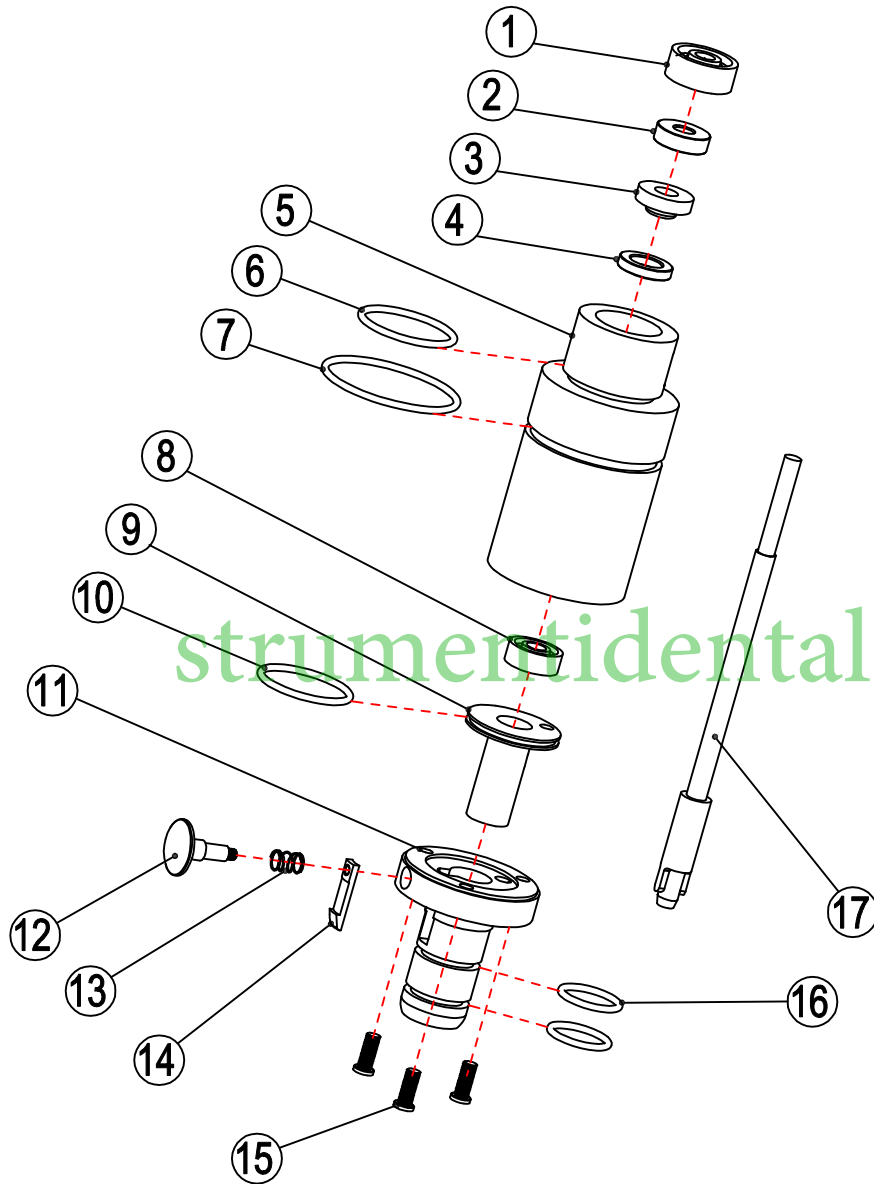

12	Solenoid #	HPL-7-12	1	
13	Solenoid #	HPL-7-13	1	
14	Solenoid #	HPL-7-14	1	
15	Solenoid Frame	HPL-7-15	1	

NO.	Name	Part Number	QTY	Price
1	Bearing	HPL-8-1	1	
2	Spacer	HPL-8-2	1	
3	Spacer	HPL-8-3	1	
4	Washer	HPL-8-4	1	
5	Spindle housing	HPL-8-5	1