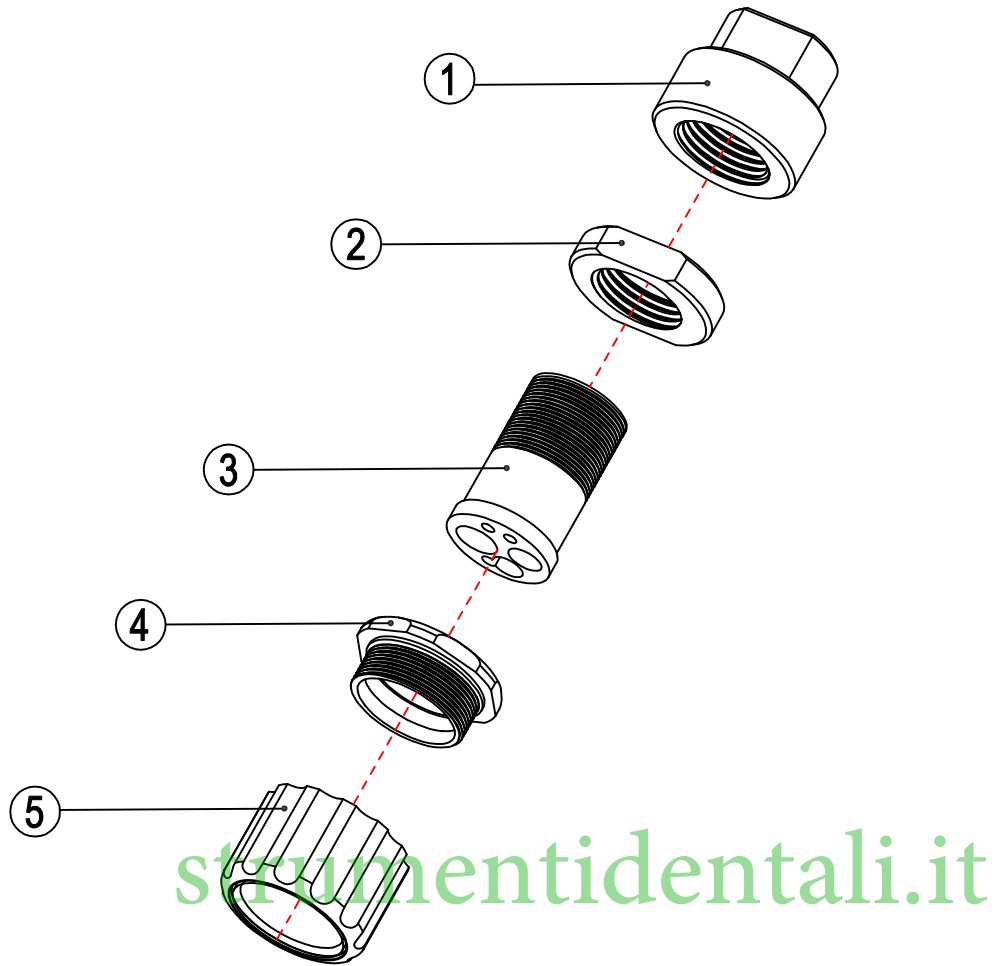

NO.	Name	Part Number	QTY	Price
1	Nut Socket	HPL-9-1	1	
2	Tension Nut	HPL-9-2	1	
3	5 Hole Port	HPL-9-3	1	
4	Nut Cap	HPL-9-4	1	
5	Nut	HPL-9-5	1