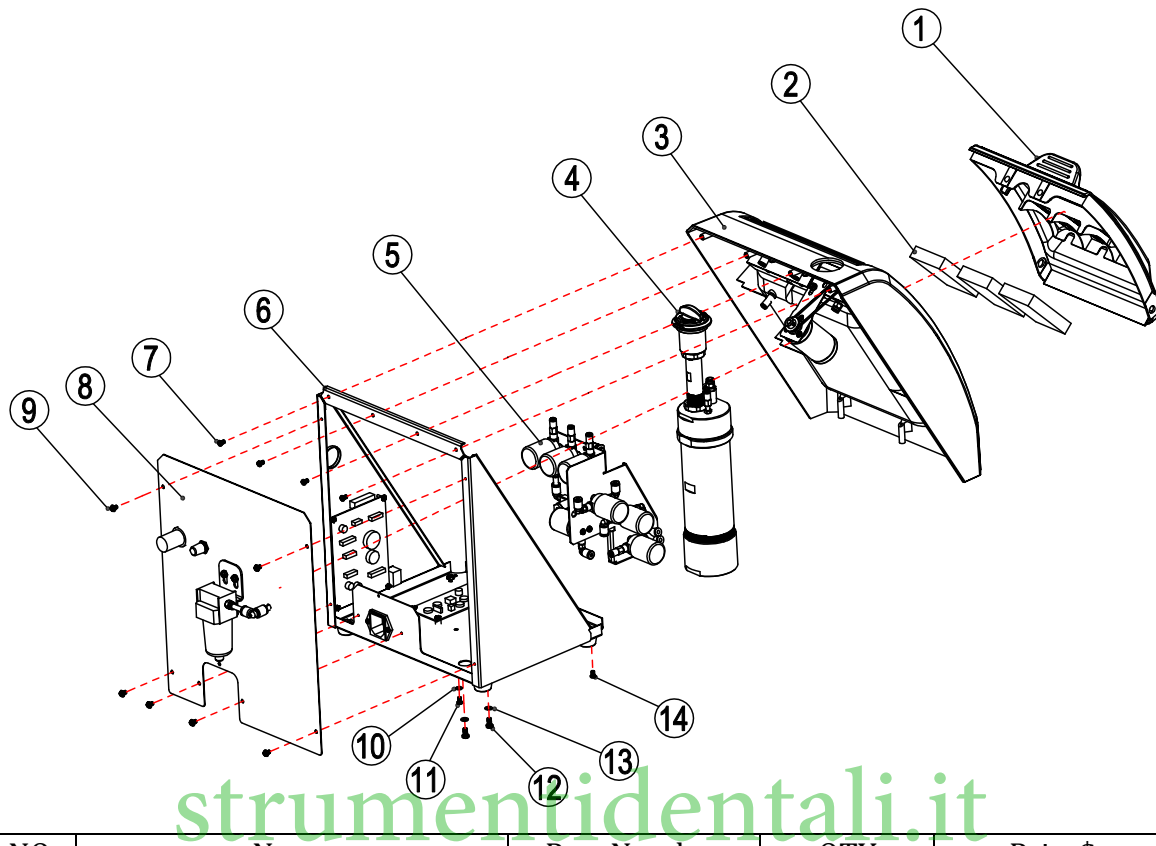

Lube Station Parts list Section 3

strumentidentali.it

NO.	Name	Part Number	QTY	Price$
1	Door	HPL-3-1	1	
2	Absorbent oil pads	HPL-3-2	3	
3	Front cover	HPL-1-3	1	
4	Oil Tank	HPL-3-4	1	
5	Solenoid Manifold Complete	HPL-3-5	1	
6	Frame	HPL-3-6	1	
7	Screw	HPL-3-7	3	
8	Back Cover W/ Separator	HPL-3-8	1	
9	Screw	HPL-3-9	6	
10	Washer	HPL-3-10	2	
11	Tank Drain Screw	HPL-3-11	1	
12	Tank Screw	HPL-3-12	2	
13	Washer	HPL-3-13	2	
14	Screw	HPL-3-14	4