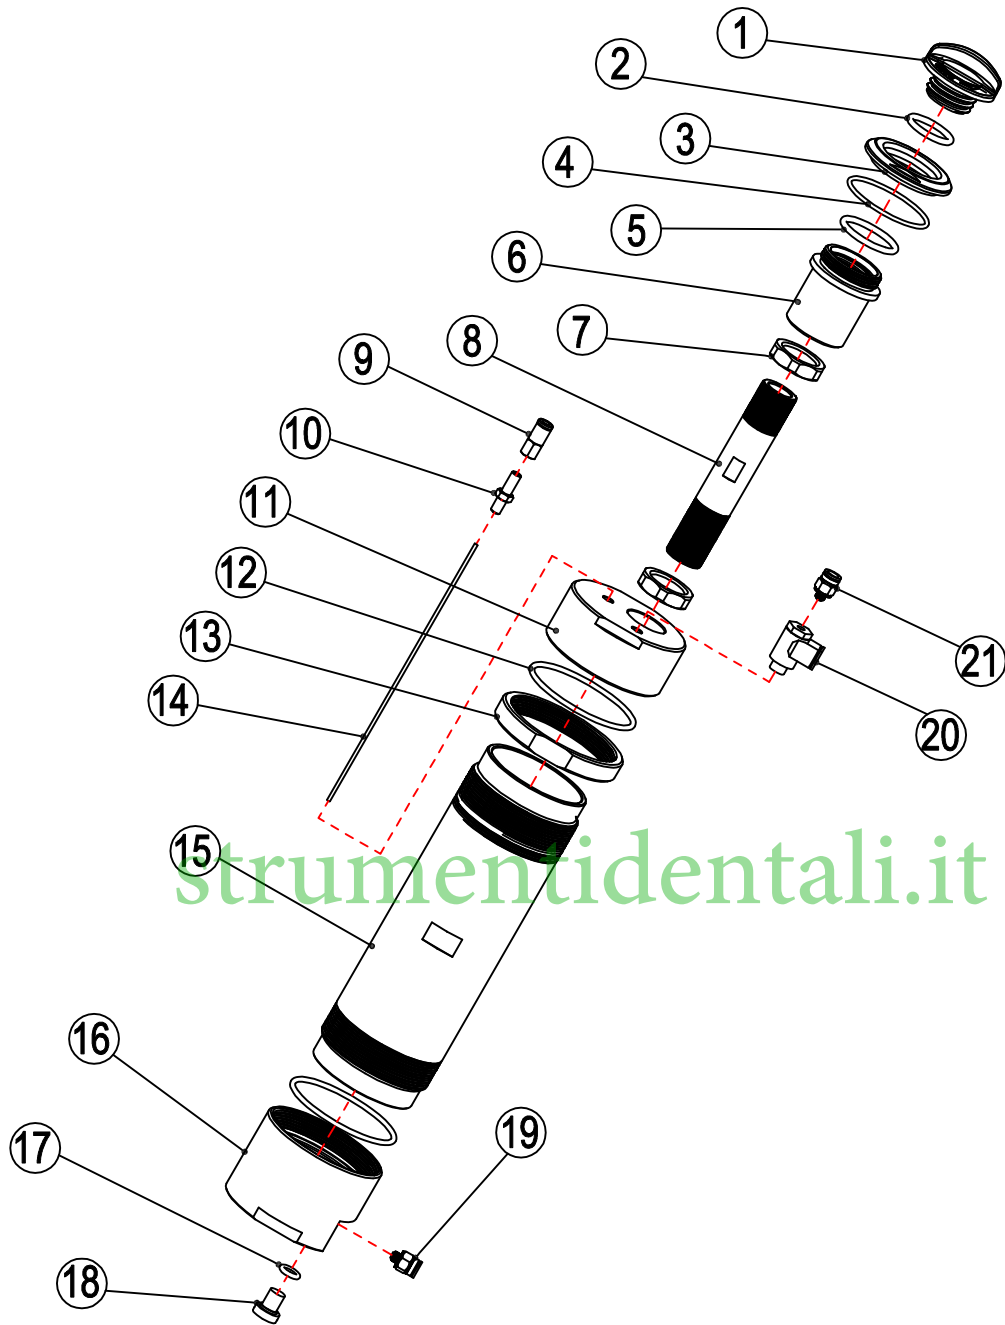

strumentidentali.it

NO.	Name	Part Number	QTY	Price$
1	Oil Tank Cap	HPL-6-1	1	
2	Oil Cap O ring	HPL-6-2	1	
3	Cosmetic Nut	HPL-6-3	1	
4	O-Ring	HPL-6-4	1	
5	O-Ring	HPL-6-5	1	
6	Union	HPL-6-6	1	
7	Nut	HPL-6-7	1	
8	Extension	HPL-6-8	1