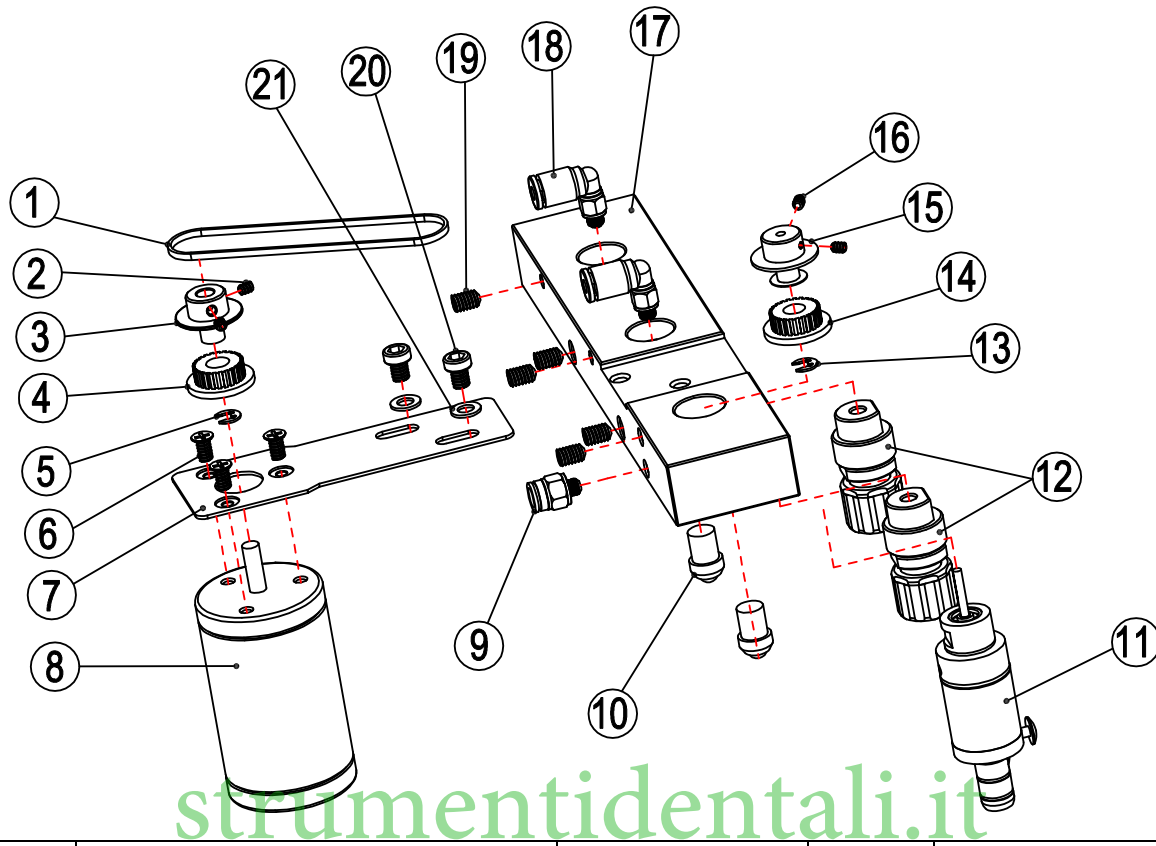

Lube Station Parts list Section 1

Parts list Front Assembly.

NO.	Name	Part Number	QTY	Price
1	Display Membrane Cover	HPL-1-1	1	
2	Display PCB	HPL-1-2	1	
3	Front Cover	HPL-1-3	1	
4	Screw	HPL-1-4	4	
5	Nut	HPL-1-5	2	
6	Level Indicator Label	HPL-1-6	1	
7	L Side Door Hinge	HPL-1-7	1	
8	R Side Door Hinge	HPL-1-8	1	
9	Nut	HPL-1-9	2	
10	Compression Fitting	HPL-1-10	1	
11	Drive Manifold	HPL-1-11	1	
12	Exhaust Cap	HPL-1-12	1	
13	Door Sensor	HPL-1-13	1	
14	Door Sensor Cap	HPL-1-14	1	

Manifold Assembly Section 2

NO.	Name	Part Number	QTY	Price\$
1	Belt	HPL-2-1	1	
2	Set Screw	HPL-2-2	2	
3	Gear Cap	HPL-2-3	2	
4	Gear	HPL-2-4	2	
5	C-Clip	HPL-2-5	2	
6	Screw	HPL-2-6	2	
7	Mounting Plate	HPL-2-7	1	
8	Motor	HPL-2-8		
9	Straight Compression Fitting	HPL-2-9		
10	Door Ball Bearing	HPL-2-10	2	
11	E-Type Spindle Complete	HPL-2-11	2	
12	4 hole HP adaptor	HPL-2-12	1	
17	Manifold	HPL-2-17		
18	90 Degree Compression Fitting	HPL-2-18		
19	Set Screw	HPL-2-19		
20	Screw	HPL-2-20		
21	Lock Washer	HPL-2-21		
	16,15,14,13 See Parts 2,3,4,5	Same		

Lube Station Parts list Section 3

strumentidentali.it

NO.	Name	Part Number	QTY	Price\$
1	Door	HPL-3-1	1	
2	Absorbent oil pads	HPL-3-2	3	
3	Front cover	HPL-1-3	1	
4	Oil Tank	HPL-3-4	1	
5	Solenoid Manifold Complete	HPL-3-5	1	
6	Frame	HPL-3-6	1	
7	Screw	HPL-3-7	3	
8	Back Cover W/ Separator	HPL-3-8	1	
9	Screw	HPL-3-9	6	
10	Washer	HPL-3-10	2	
11	Tank Drain Screw	HPL-3-11	1	
12	Tank Screw	HPL-3-12	2	
13	Washer	HPL-3-13	2	
14	Screw	HPL-3-14	4	

Over View Section 4

NO.	Name	Part Number	QTY	Price\$
1	Frame	HPL-4-1	1	
2	Main Control PCB	HPL-4-2	11	
3	Screw	HPL-4-3	4	
4	Main Power Switch	HPL-4-4	1	
5	Main Power Board	HPL-4-5	1	
6	Screw	HPL-4-66	4	
7	Offset	HPL-4-7	4	
8	Foot	HPL-4-8	4	
9	Washer	HPL-4-9	4	
10	Screw	HPL-4-10	4	
11	Nut	HPL-4-11	4	
12	Nut	HPL-4-12	2	
13	Screw	HPL-4-13	2	