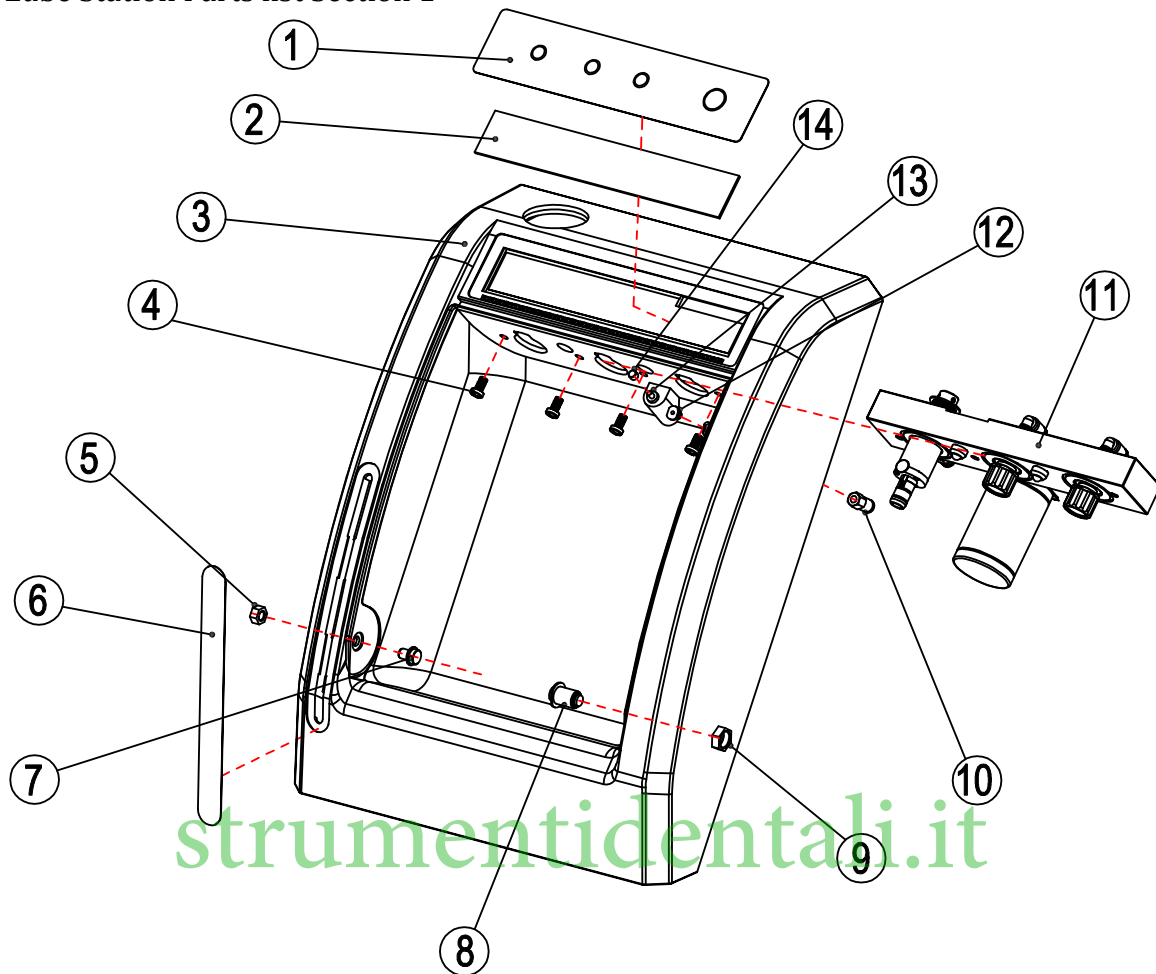

Lube Station Parts list Section 1

Parts list Front Assembly.

NO.	Name	Part Number	QTY	Price
1	Display Membrane Cover	HPL-1-1	1	
2	Display PCB	HPL-1-2	1	
3	Front Cover	HPL-1-3	1	
4	Screw	HPL-1-4	4	
5	Nut	HPL-1-5	2	
6	Level Indicator Label	HPL-1-6	1	
7	L Side Door Hinge	HPL-1-7	1	
8	R Side Door Hinge	HPL-1-8	1	
9	Nut	HPL-1-9	2	
10	Compression Fitting	HPL-1-10	1	
11	Drive Manifold	HPL-1-11	1	
12	Exhaust Cap	HPL-1-12	1	
13	Door Sensor	HPL-1-13	1	
14	Door Sensor Cap	HPL-1-14	1	

Manifold Assembly Section 2

NO.	Name	Part Number	QTY	Price\$
1	Belt	HPL-2-1	1	
2	Set Screw	HPL-2-2	2	
3	Gear Cap	HPL-2-3	2	
4	Gear	HPL-2-4	2	
5	C-Clip	HPL-2-5	2	
6	Screw	HPL-2-6	2	
7	Mounting Plate	HPL-2-7	1	
8	Motor	HPL-2-8		
9	Straight Compression Fitting	HPL-2-9		
10	Door Ball Bearing	HPL-2-10	2	
11	E-Type Spindle Complete	HPL-2-11	2	
12	4 hole HP adaptor	HPL-2-12	1	
17	Manifold	HPL-2-17		
18	90 Degree Compression Fitting	HPL-2-18		
19	Set Screw	HPL-2-19		
20	Screw	HPL-2-20		
21	Lock Washer	HPL-2-21		
	16,15,14,13 See Parts 2,3,4,5	Same		

Lube Station Parts list Section 3

strumentidentali.it

NO.	Name	Part Number	QTY	Price\$
1	Door	HPL-3-1	1	
2	Absorbent oil pads	HPL-3-2	3	
3	Front cover	HPL-1-3	1	
4	Oil Tank	HPL-3-4	1	
5	Solenoid Manifold Complete	HPL-3-5	1	
6	Frame	HPL-3-6	1	
7	Screw	HPL-3-7	3	
8	Back Cover W/ Separator	HPL-3-8	1	
9	Screw	HPL-3-9	6	
10	Washer	HPL-3-10	2	
11	Tank Drain Screw	HPL-3-11	1	
12	Tank Screw	HPL-3-12	2	
13	Washer	HPL-3-13	2	
14	Screw	HPL-3-14	4	

Over View Section 4

NO.	Name	Part Number	QTY	Price\$
1	Frame	HPL-4-1	1	
2	Main Control PCB	HPL-4-2	11	
3	Screw	HPL-4-3	4	
4	Main Power Switch	HPL-4-4	1	
5	Main Power Board	HPL-4-5	1	
6	Screw	HPL-4-66	4	
7	Offset	HPL-4-7	4	
8	Foot	HPL-4-8	4	
9	Washer	HPL-4-9	4	
10	Screw	HPL-4-10	4	
11	Nut	HPL-4-11	4	
12	Nut	HPL-4-12	2	
13	Screw	HPL-4-13	2	